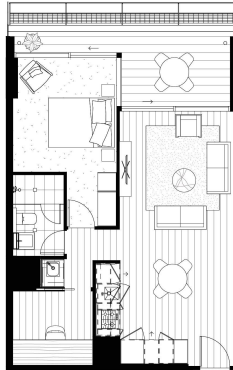

GREENLAND CENTRE
SYDNEY

*YOUR
DIAMOND
IN THE SKY*

Architecture by BVN DH
Interiors by Woods Bagot

**29.01 - 39.01
LEVEL 29 - 39**

Internal area	57m²
External area	10m²
Total area	67m²

Greenland
Always Innovating

www.greenlandcentre.com.au

1800 388 788